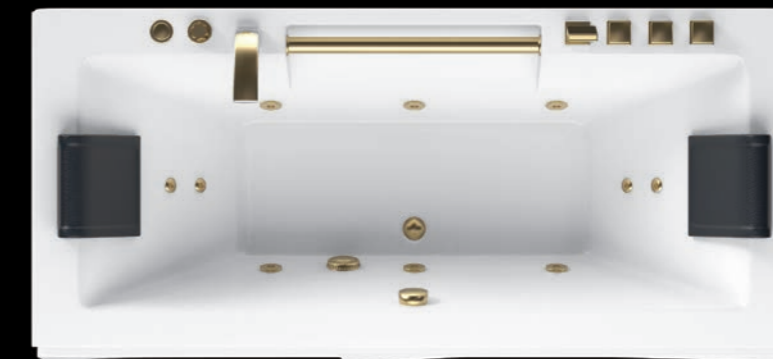

Code

D880

Size

180x80x62 cm (L/R)

Description

Unwind in style with the D880 two-person whirlpool. This compact design offers powerful jets, a sleek aesthetic, and a customizable massage experience, making it ideal for smaller spaces without compromising on luxury.