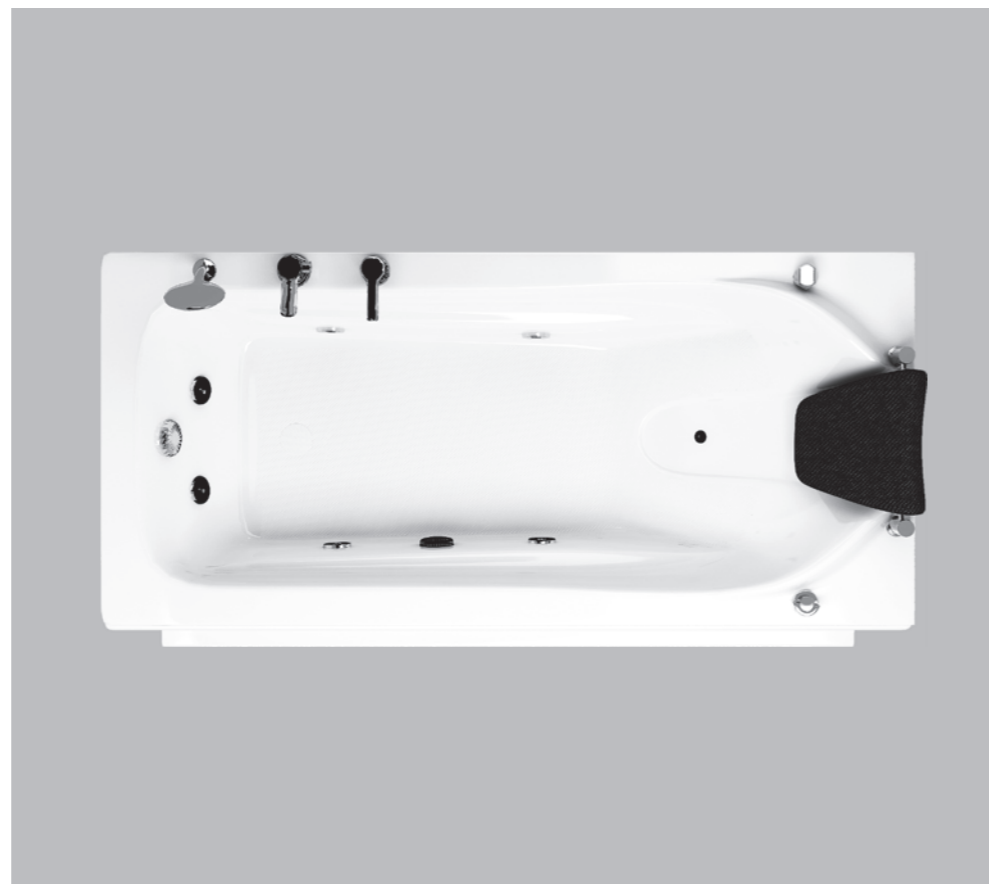

01 .person

Code S470

Size 140x70x50 cm (L/R)

Description Unwind in your own space with the S470. This compact Jacuzzi offers powerful jets, automatic drainage, and a relaxing experience, all in a space-saving design.

.Code
S470