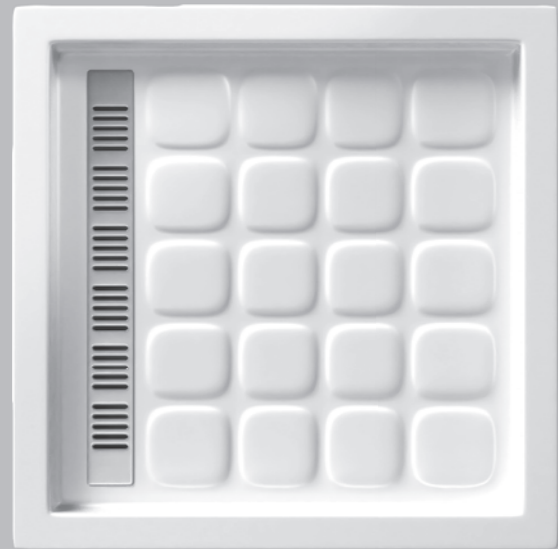

07

Corner & flat showertrays are a great space-saving option for bathrooms, fitting snugly into corners and maximizing showering area. you can find a corner shower tray that complements your bathroom design.

**FLAT &
CORNER**
SHOWER TRAYS.

USH80*80

Shower tray, square, outlet at side

DIMENSIONS

Length 800 mm
Width 800 mm
Height 140 mm

COLOUR AND FINISH
000 White

USH90*90

Shower tray, square, outlet at side

DIMENSIONS

Length 900 mm
Width 900 mm
Height 140 mm

COLOUR AND FINISH
000 White

USH120*80

Shower tray, made of compositematerial, rectangular, linear outlet

DIMENSIONS

Length 1200 mm
Width 800 mm
Height 140 mm