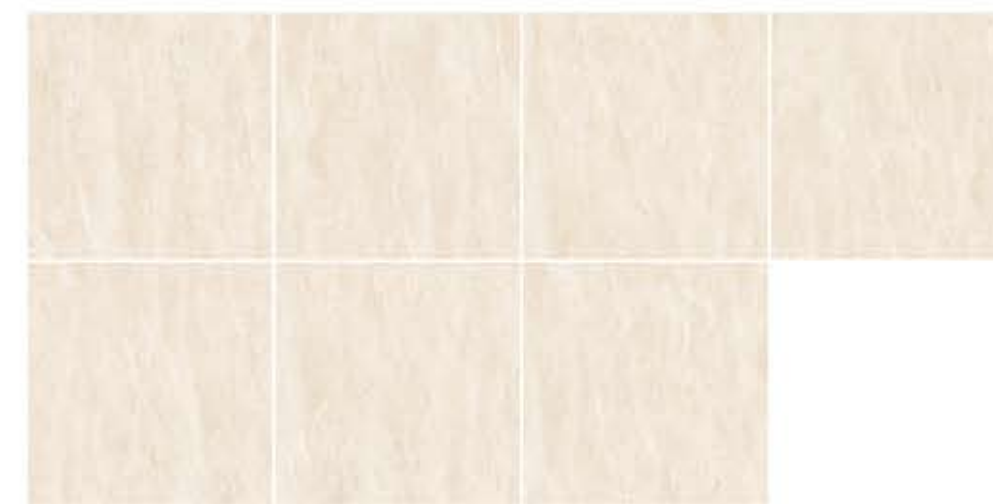

400x400x16mm

7 Faces

Trava

Packing Specifications

400x400x16mm

Design	Color	Type	Glaze	Style	Thickness (mm)	Surface	Usage	Face
Alamo	Light Beige	Porcelain	Matte	Cobblestone	16	Rustic	Outdoor / Indoor / Roof garden	5
Anderia	Light Gray	Porcelain	Matte	Stone	16	Flat	Outdoor / Indoor / Roof garden	6
Andora	Light Gray	Porcelain	Matte	Stone	16	Rustic	Outdoor / Indoor / Roof garden	8
Andora	Light Brown	Porcelain	Matte	Stone	16	Rustic	Outdoor / Indoor / Roof garden	8
Bordoo	Light Gray	Porcelain	Matte	Cement	16	Flat	Outdoor / Indoor / Roof garden	9
Calacatta	White	Porcelain	Matte	Stone	16	Flat	Outdoor / Indoor / Roof garden	6
Carlo	Light Cream	Porcelain	Matte	Stone	16	Flat	Outdoor / Indoor / Roof garden	3
Daka	Dark Cream	Porcelain	Matte	Stone	16	Flat	Outdoor / Indoor / Roof garden	3
Eiffel	Dark Cream	Porcelain	Matte	Stone	16	Flat	Outdoor / Indoor / Roof garden	4
Jupiter	Light Cream	Porcelain	Matte	Stone	16	Flat	Outdoor / Indoor / Roof garden	5
Jupiter	Light Gray	Porcelain	Matte	Stone	16	Flat	Outdoor / Indoor / Roof garden	5
Montcarlo	Light Cream	Porcelain	Matte	Cobblestone	16	Rustic	Outdoor / Indoor / Roof garden	4
Montcarlo	Dark Gray	Porcelain	Matte	Cobblestone	16	Rustic	Outdoor / Indoor / Roof garden	6
Montcarlo	Light Gray	Porcelain	Matte	Cobblestone	16	Rustic	Outdoor / Indoor / Roof garden	6
Montcarlo	Dark Brown	Porcelain	Matte	Cobblestone	16	Rustic	Outdoor / Indoor / Roof garden	6
Nevada	Light Cream	Porcelain	Matte	Stone	16	Flat	Outdoor / Indoor / Roof garden	6
Nevada	Light Gray	Porcelain	Matte	Stone	16	Flat	Outdoor / Indoor / Roof garden	7
Ohayo	Dark Gray	Porcelain	Matte	Cement	16	Flat	Outdoor / Indoor / Roof garden	4
Palma	Light Gray	Porcelain	Matte	Cobblestone	16	Rustic	Outdoor / Indoor / Roof garden	5
Pikanto	Pearl	Porcelain	Matte	Stone	16	Flat	Outdoor / Indoor / Roof garden	5
Pikanto	Light Gray	Porcelain	Matte	Stone	16	Flat	Outdoor / Indoor / Roof garden	4
Rebecca	Light Cream	Porcelain	Matte	Stone	16	Rustic	Outdoor / Indoor / Roof garden	5
Rio	Light Cream	Porcelain	Matte	Stone	16	Flat	Outdoor / Indoor / Roof garden	4
Traversa Conic	Dark Cream	Porcelain	Matte	Stone	16	Rustic	Outdoor / Indoor / Roof garden	10
Utah	Light Gray	Porcelain	Matte	Stone	16	Flat	Outdoor / Indoor / Roof garden	10
Utah	Light Brown	Porcelain	Matte	Stone	16	Flat	Outdoor / Indoor / Roof garden	10
Valencia	Pearl	Porcelain	Matte	Stone	16	Flat	Outdoor / Indoor / Roof garden	6
Trava	Light Cream	Porcelain	Matte	Stone	16	Flat	Outdoor / Indoor / Roof garden	6